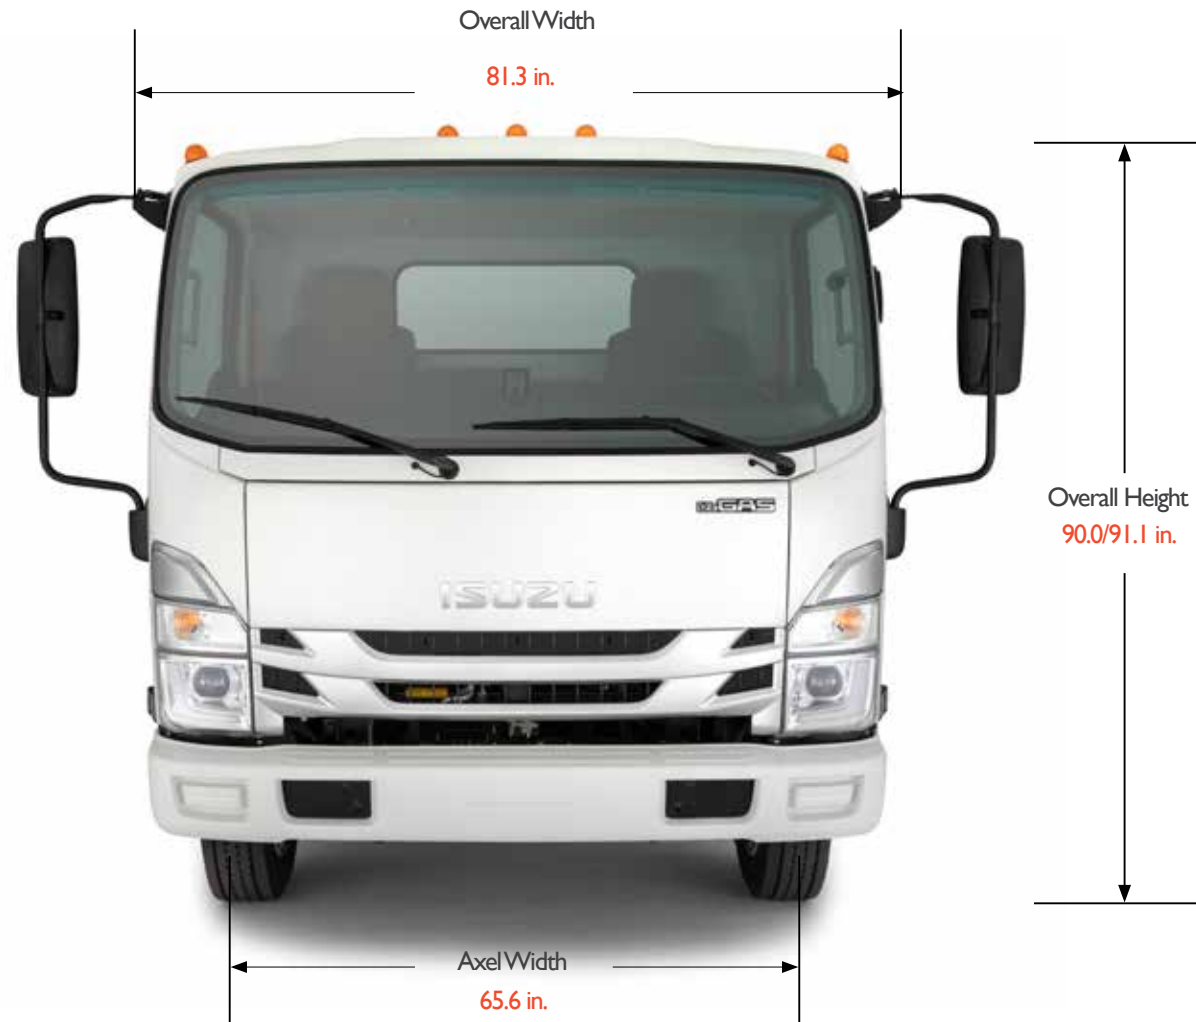

DIMENSIONS & CAPACITIES

STANDARD CAB

Wheelbase (in.)	NPR		NPR-HD	
	Curb Weight (lbs.)	Body Payload (lbs.)	Curb Weight (lbs.)	Body Payload (lbs.)
109.0	5,193	6,807	5,553	8,947
132.5	5,293	6,707	5,633	8,867
150.0	5,323	6,677	5,673	8,827
176.0	5,373	6,627	5,713	8,787

CREW CAB

150.0	5,873	6,127	6,223	8,277
176.0	5,923	6,077	6,263	8,237

2023 ISUZU N-SERIES GAS

STANDARD CAB

Wheelbase (in.)	Cab to Axle (in.)	Cab to End of Frame (in.)	Back of Cab (in.)	Overall Length (in.)	Body Length (ft.)
109.0	86.5	129.6	7.7	200.5	10-12
132.5	110.0	153.1	7.7	224.0	14
150.0	127.5	170.6	7.7	241.5	16-18
176.0	153.5	196.6	7.7	267.5	18-20

CREW CAB

150.0	88.5	131.6	5.0	241.5	12
176.0	114.5	157.6	5.0	267.5	16