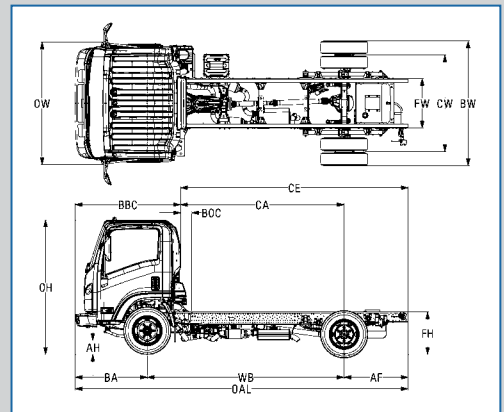

GVWR/GCWR	12,000/18,000 lbs.
BODY/PAYLOAD ALLOWANCE	6,782 - 6,978 lbs.
GAWR	
Front	4,860 lbs.
Rear	8,840 lbs.
FRONT AXLE CAPACITY	6,830 lbs.
REAR AXLE CAPACITY	11,020 lbs.
Ratio	5.125
SUSPENSION F/R SPRINGS	Tapered/Multi-Leaf
Capacity	8,440/12,900 lbs.
FRAME	
Section Modulus	7.20 in.³
Resistance Bending Moment	316,800 lb.-ft./in.
SERVICE BRAKES	Vacuum/Hydraulic with 4-Channel ABS Disc/Drum
Front/Rear	
TRANSMISSION	6L90 6-speed auto. with double overdrive and lock-up converter
ENGINE	GMPT L96 (Gen IV) V8 Vortec 6000 (Optional: KL8 - Alternative Fuel Capable Engine)
Displacement	6.0L (365 in.³)
Engine Power	297 hp @ 4,300 rpm
Engine Torque	372 lb.-ft. @ 4,000 rpm
LIMITED SLIP DIFFERENTIAL	Optional
ALTERNATOR	145-amp
BATTERIES	1 Maintenance-Free 750-CCA
TIRES LRR (Low Rolling Resistance)	215/85R16E (10-pr) Standard
STEERING	Integral Hydraulic Power
STEERING COLUMN	Tilt and Telescopic
FUEL TANK	
Standard	30 gal. in-frame

Wheelbase (in.)	Cab to Axle (in.)	Cab to End of Frame (in.)	Back of Cab (in.)	Overall Length (in.)	Body Length (ft.)	Overall Width (in.)	Axle Width (in.)	Overall Height (in.)
109.0	86.5	129.6	6.5	200.5	10-12	81.3	65.6	90.0
132.5	110.0	153.1	6.5	224.0	14	81.3	65.6	90.0
150.0	127.5	170.6	6.5	241.5	16-18	81.3	65.6	90.0
176.0	153.5	196.6	6.5	267.5	18-20	81.3	65.6	90.0

2017 ISUZU N-SERIES GAS WARRANTY COVERAGE AT A GLANCE

Vehicle Coverage	Warranty Limitations (Time or Mileage, Whichever Comes First)*		Percentage of Dealer's Normal Charge Paid by Owner	
	Time in Years*	Vehicle Miles*	Parts	Labor
Basic	0-3 Years	0-36,000	No Charge	No Charge
Engine	0-5 Years	0-75,000	No Charge	No Charge
• Transmission • Drive Axle • Driveshaft • Front Axle I-Beam • Crossmembers	0-5 Years	0-75,000	No Charge	No Charge
Frame Rails	0-3 Years 3-5 Years	0-36,000 Unlimited	No Charge 50%	No Charge 50%
Federal Emissions	0-5 Years	0-50,000	No Charge	No Charge
Engine Emissions Control System (NPR model) California	0-3 Years	0-50,000	No Charge	No Charge
Engine Emissions Control System (NPR model) California	0-7 Years	0-70,000	No Charge	No Charge
Tires	0-2 Years	0-24,000	No Charge	No Charge
Corrosion (Rust-Through)	0-4 Years	Unlimited	No Charge	No Charge